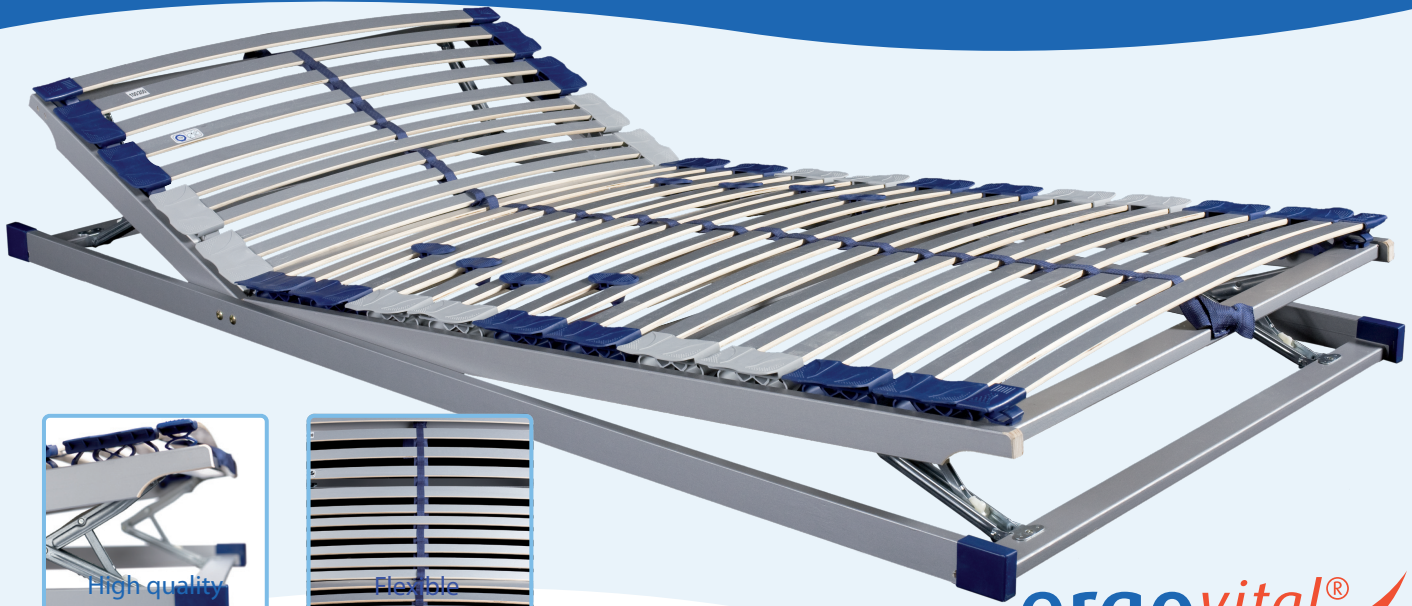

Sleep well – live better

High quality binders

Flexible caoutchouc-plates

ergovital®
MADE IN GERMANY

vitalflex

Bed Slat

- Solid frame of laminated wood, coated
- Head- and footsection continuously adjustable
- Footsection continuously up to the headsection
- 32 multiple bonded springwoods in approved 2-point-mounting
- Flexible caoutchouc-plates
- Good body-adaption by connective belt
- Amplifying of the middle zone by T-flex-slider
- Ledges cover whole lying area
- Shoulder lowering
- Ergocheck tested
- 7-zones-system
- Height 8 cm

7 zones

Ergocheck tested