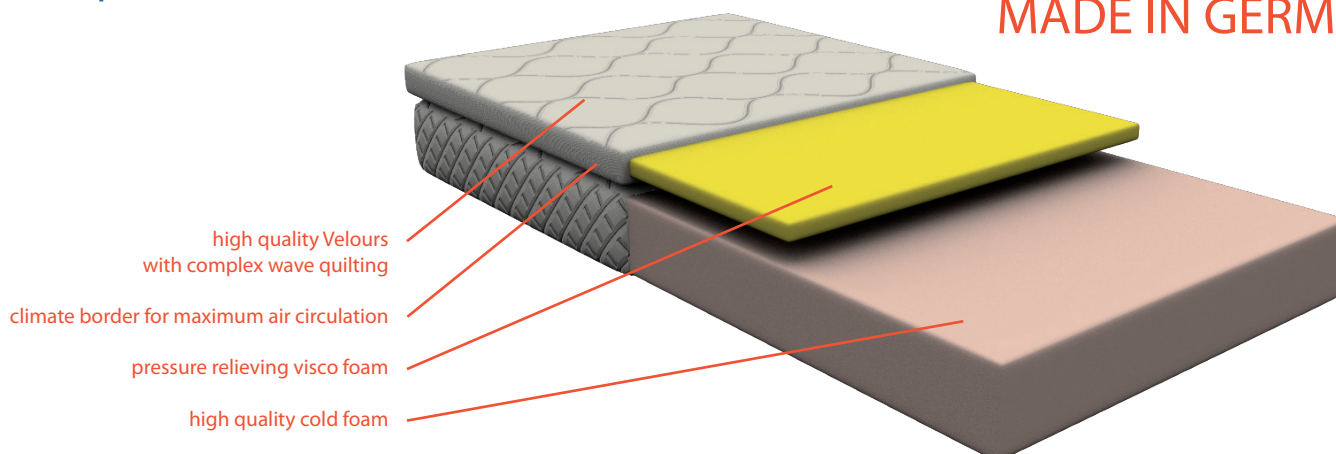

## swissplus<sup>®</sup>

cold foam mattress with removable swissplus<sup>®</sup> travel bed

- high quality cold foam, density 55 kg/m<sup>3</sup>
- innovative viscofoam
- innovative viscofoam - known from space flight - optimal distribution of bodyweight
- all materials are certified and non-toxic
- removable travel bed to go
- well suitable for allergic persons
- total height 25 cm
- available in hardnesses 2 and 3

## swissplus<sup>®</sup>

cold foam mattress with removable  
swissplus<sup>®</sup> travel bed

ergovital<sup>®</sup>

MADE IN GERMANY

### core:

- 16 cm supporting high quality cold foam, density 55 kg/m<sup>3</sup>
- 4 cm pressure relieving viscofoam, density 55 kg/m<sup>3</sup>
- stimulation of blood circulation by pressure relieving characteristics of viscofoam
- intelligent foam which adapts to body warmth
- irregular open and thereby breathable cell structure

### cover:

- high quality Nicky-Jacquard cover, high moisture regain and comfortable, skinfriendly grip
- on both sides quilted with 530 g/m<sup>2</sup> polyester fibre
- 4-sided zipper, halves separable and washable up to 60 °C
- mattress topper removable from mattress by zipper
- sides of visco topper consist of climate border, what assures maximum air circulation
- complex wave quilting