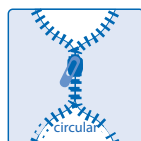

## swissplus<sup>®</sup>

cold foam mattress with removable swissplus<sup>®</sup> travel bed

- high quality cold foam, density 55 kg/m<sup>3</sup>
- innovative viscofoam
- innovative viscofoam - known from space flight - optimal distribution of bodyweight
- all materials are certified and non-toxic
- removable travel bed to go
- well suitable for allergic persons
- total height 25 cm
- available in hardnesses 2 and 3

### cover:

- high quality Nicky-Jacquard cover, high moisture regain and comfortable, skinfriendly grip
- on both sides quilted with 530 g/m<sup>2</sup> polyester fibre
- 4-sided zipper, halves separable and washable up to 60 °C
- mattress topper removable from mattress by zipper
- sides of visco topper consist of climate border, what assures maximum air circulation
- complex wave quilting