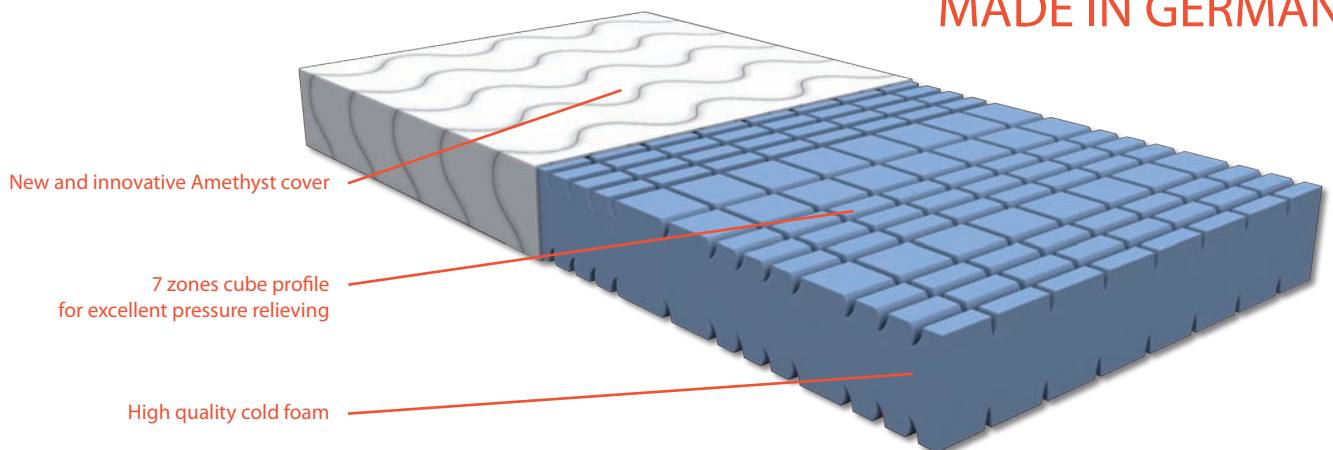

Sleep well – live better

rio

ergovital®
MADE IN GERMANY

High-quality cold foam mattress with cube profile and pleasant talents of amethyst gems

- All used materials are certified and non-toxic
- High-quality foam, density 40 kg/m³
- cube profile for perfect ventilation of core
- 7 zones for excellent pressure relieving
- Amethyst cover for faster and recreative sleep
- Outstanding natural protection against bacteria without chemicals
- Antistress-talent
- Pacifying effect to nervous system
- teardown of negative energies
- well suitable for allergic persons
- total height 20 cm
- available in hardnesses 2 and 3

Sleep well – live better

rio

High-quality cold foam mattress with cube profile and pleasant talents of amethyst gems

ergovital®
MADE IN GERMANY

core:

- 7 zones cube profile
- 18 cm high quality supporting cold foam, density 40 kg/m³
- Air channels for perfect ventilation as well as temperature- and moisture transposition
- Optimal distribution of body weight
- Tough and long-lasting

Verfügbare Größen in cm	80/90/100 x 190/200	120 x 190/200	140 x 190/200	160 x 190/200	180 x 190/200	200 x 190/200
----------------------------	---------------------------	---------------------	---------------------	---------------------	---------------------	---------------------