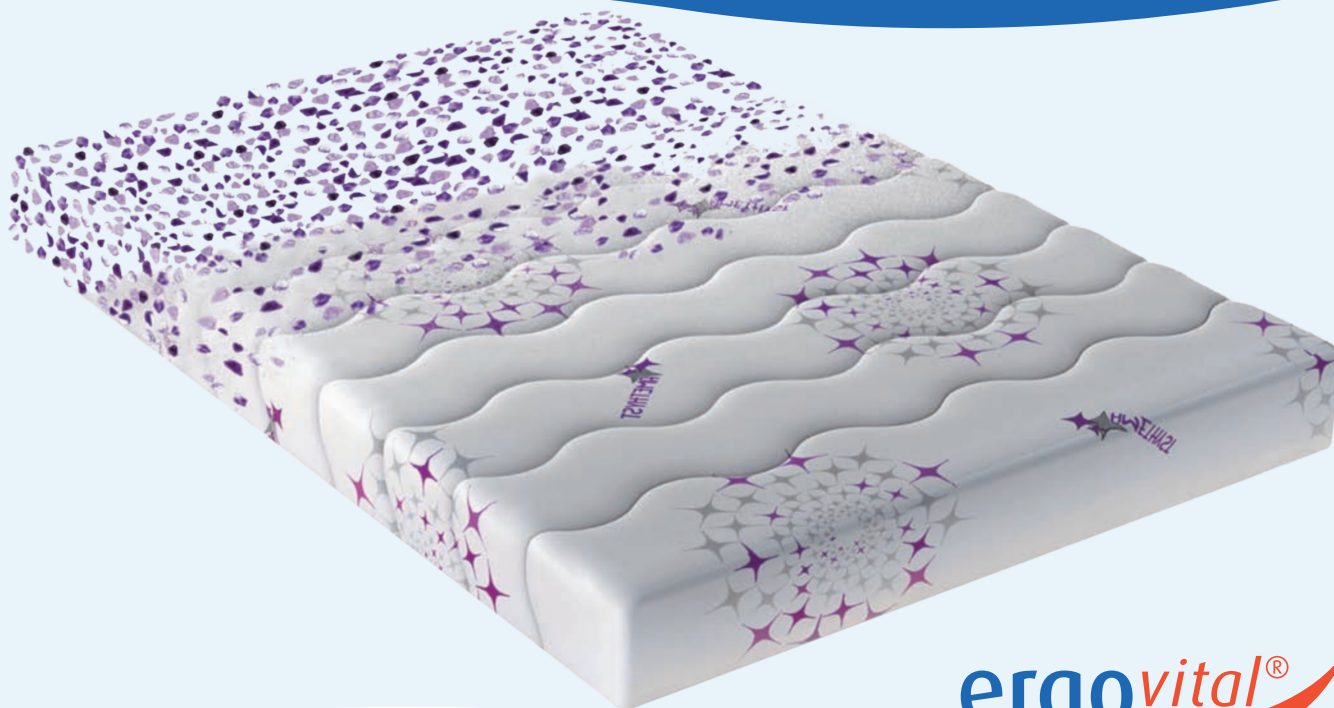

Sleep well – live better

rio

ergovital®
MADE IN GERMANY

High-quality cold foam mattress with cube profile and pleasant talents of amethyst gems

- All used materials are certified and non-toxic
- High-quality foam, density 40 kg/m³
- cube profile for perfect ventilation of core
- 7 zones for excellent pressure relieving
- Amethyst cover for faster and recreative sleep
- Outstanding natural protection against bacteria without chemicals
- Antistress-talent
- Pacifying effect to nervous system
- teardown of negative energies
- well suitable for allergic persons
- total height 20 cm
- available in hardnesses 2 and 3

Sleep well – live better

rio

High-quality cold foam mattress with cube profile and pleasant talents of amethyst gems

ergovital®
MADE IN GERMANY

core:

- 7 zones cube profile
- 18 cm high quality supporting cold foam, density 40 kg/m³
- Air channels for perfect ventilation as well as temperature- and moisture transposition
- Optimal distribution of body weight
- Tough and long-lasting

cover:

- 4-sides zipper
- Vitalizing effect of Amethyst
- Pacifying effect to nerves, generation of harmony and balance
- Changing of negative energies to positive energies and improvement of cerebral functions
- Creation of a peaceful atmospheres and keep of negative minds
- Termination of mental burnouts and protection against negative effects of radiation of electric devices

Verfügbare Größen in cm	80/90/100 x 190/200	120 x 190/200	140 x 190/200	160 x 190/200	180 x 190/200	200 x 190/200
----------------------------	---------------------------	---------------------	---------------------	---------------------	---------------------	---------------------