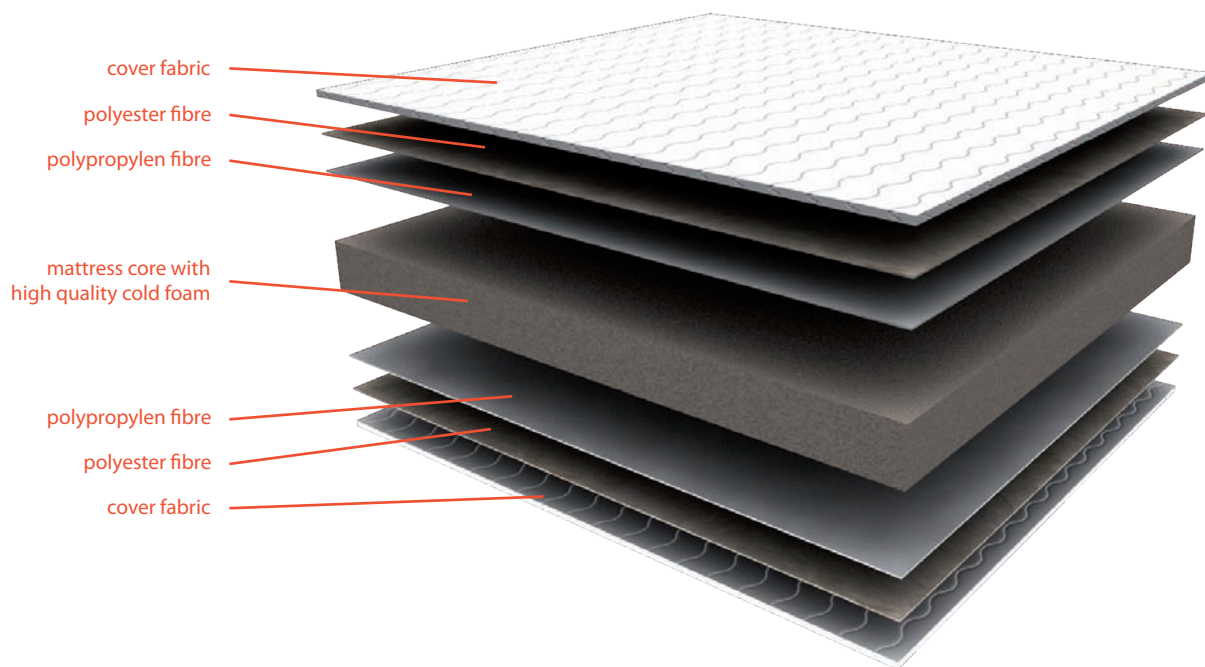

## BUTTERFLY

High quality PU foam mattress

made in GERMANY

### core:

- 15 cm high quality PU foam

### cover:

- removable
- Highest quality double cloth cover
- Quilted with polyester fibre 150 g/m<sup>2</sup>
- 4-sides zipper, halves separable and washable at up to 60°C

Available sizes in cm	80/90/100 X 190/200	120 X 190/200	140 X 190/200	160 X 190/200	180 X 190/200	200 X 190/200
--------------------------	---------------------------	---------------------	---------------------	---------------------	---------------------	---------------------